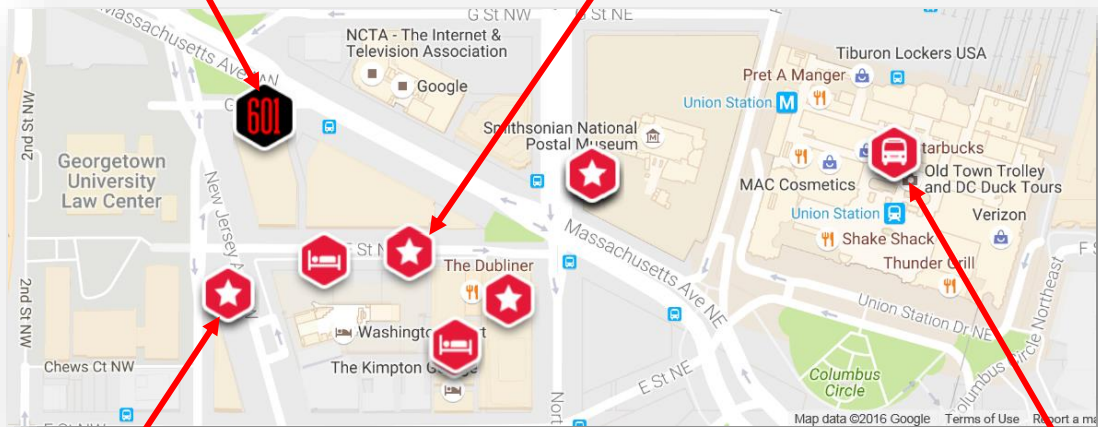

AT&T Forum

For Technology, Entertainment & Policy

601 NEW JERSEY AVENUE NW
5th floor

WASHINGTON, DC 20001

dl-attforum-washingtondc@att.com

att.com/forum

PARKING GARAGES IN AND AROUND THE FORUM

601 NEW JERSEY AVENUE, NW

HALL OF STATES GARAGE

18 E Street, NW

- Colonial Garage
- Hours: 6am-11:59pm
- NOTE: your vehicle may be searched prior to entry due to adjacent gov't buildings
- Max height – 6'

AMERICA SQUARE

300 New Jersey Avenue, NW

- Colonial Garage
- Hours: M-F only; 6am – 10pm
- Max height – 6'

UNION STATION

- Colonial Garage
- Hours: 24/7
- Pay machines and/or at the exit
- Approximately 5 minute walk to 601 NJ